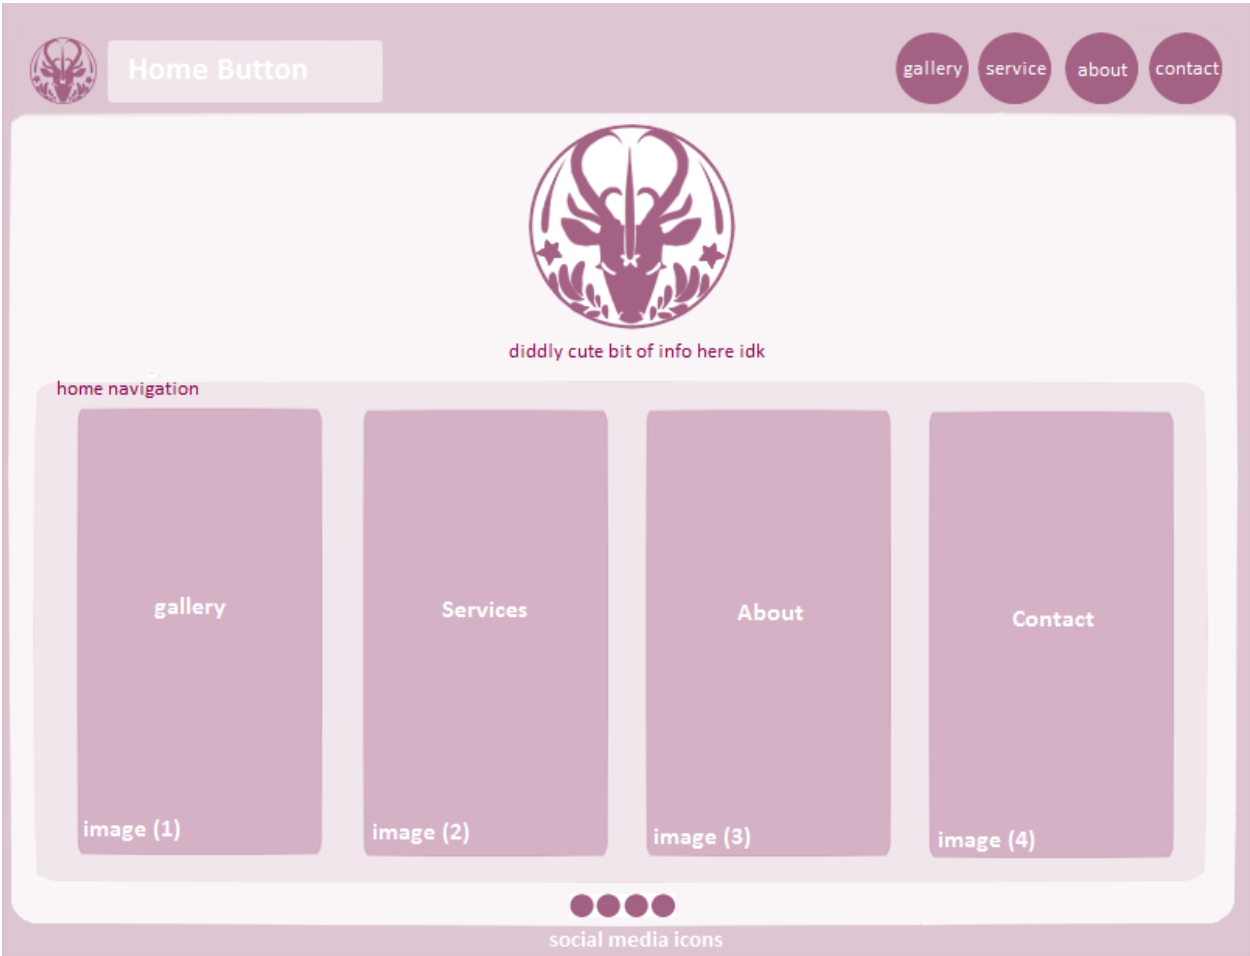

Home Page: (colours are not final)

Gallery:

Home Button

gallery service about contact

## Gallery

*Lorem ipsum dolor sit amet, consectetur adipiscing elit. Aenean commodo ligula eget dolor. Aenean massa. Cum sociis natoque penatibus et magnis*

image

image

image

Title classification

Title classification

Title classification

social media icons

The image shows a web page layout for a 'Services' section. At the top, there is a navigation bar with a logo on the left, a 'Home Button' in the center, and four circular menu items: 'gallery', 'service', 'about', and 'contact'. Below the navigation bar is a main content area with a light purple background. The section is titled 'Services' in a bold, italicized font. Underneath the title is a paragraph of placeholder text. The main content area contains two identical service cards. Each card features a horizontal row of three colored squares (light purple, medium purple, and dark purple) with the word 'image' centered in each. To the right of each row is a heading followed by a paragraph of placeholder text. At the bottom of the main content area, there are four small dark purple circles followed by the text 'social media icons'.